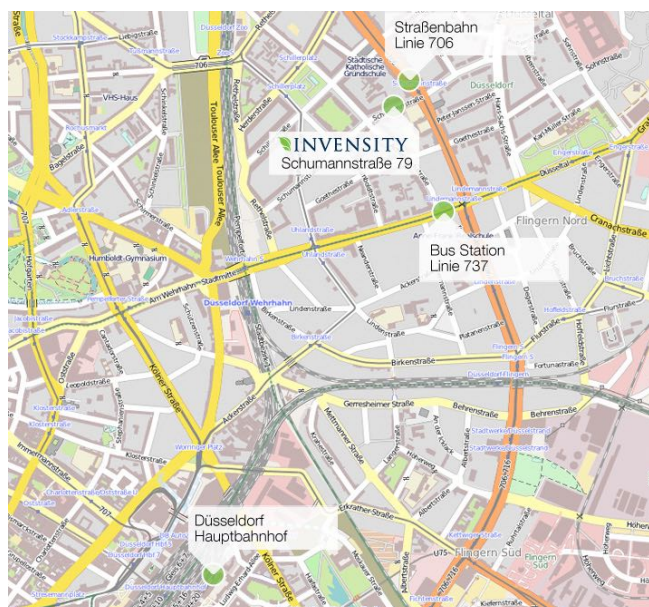

c) Based on the A44 (Düsseldorf Airport):

- exit A52/Düsseldorf
- In Northern Zubringer/B1
- Turn left onto Grashofstraße/B7/B8
- Second road take right on Brehmstraße/B8 - Continue on B8
- Turn right on Schumann Street. You will find the office on the left side.

Train/ Plane

Take the train to Düsseldorf main station. From Düsseldorf main station you can reach us by several bus and rail lines. Exit to the station through the main exit towards the city center.

a) (A little longer walk) Take the bus 737 in direction “Neuenhausplatz/ Erkrath “ to the stop “Lindemannstrasse”. Cross the Grafenberger Allee and follow the road Lindemann. Turn after about 500m left into the street Schumann. You will find the office in a few meters on the left side.

b) (short walk) Alternatively, you can take starting from the central station the S-Bahn S6 in direction “Essen Hbf” to the S-Bahn station “Düsseldorf-Zoo”. Here you change to the STR 706 towards “Am Steinberg” and get off at “Schumannstrasse.” In the direction of the track, after about 50m turn the Schumann road to the right. Our office is on the left side of the road.

INVENSITY GmbH
Schumannstr. 79
40237 Düsseldorf
Tel +49 211 875 679 00
Fax +49 211 875 679 19
duesseldorf@invensity.com

Innovation made by talents